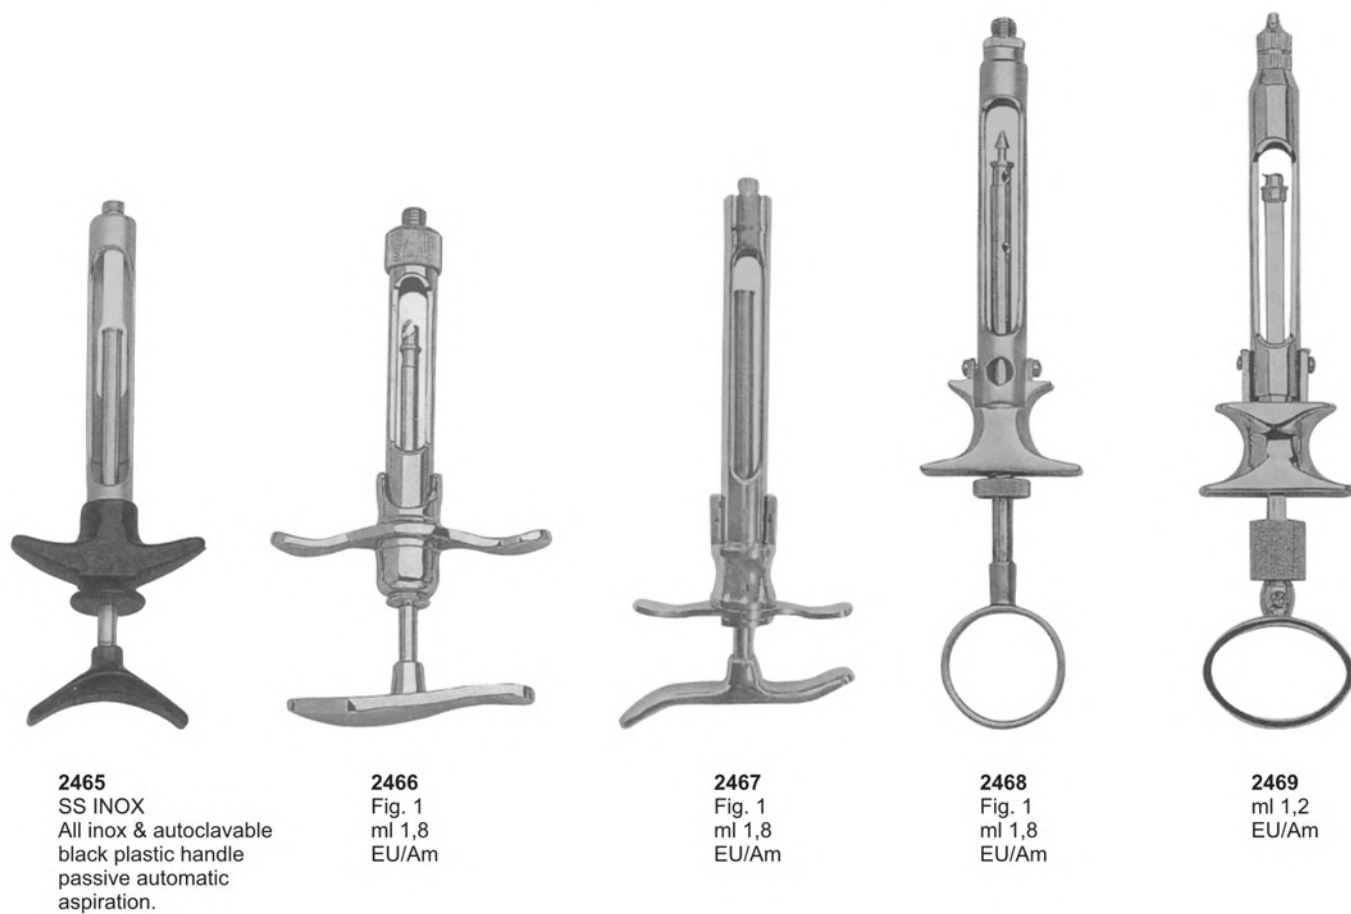

2452
76D-25

2453
76D-27

2454
76D-56

2455
76D-14A

2470
Water Syringe
complete with
1 cannula (Lure-Lock)

2471
Water Syringe
complete with
1 cannula (Lure-Lock)

2472
Metal Water Syringe
self-filling, with 1
cannula (Lure-Lock)