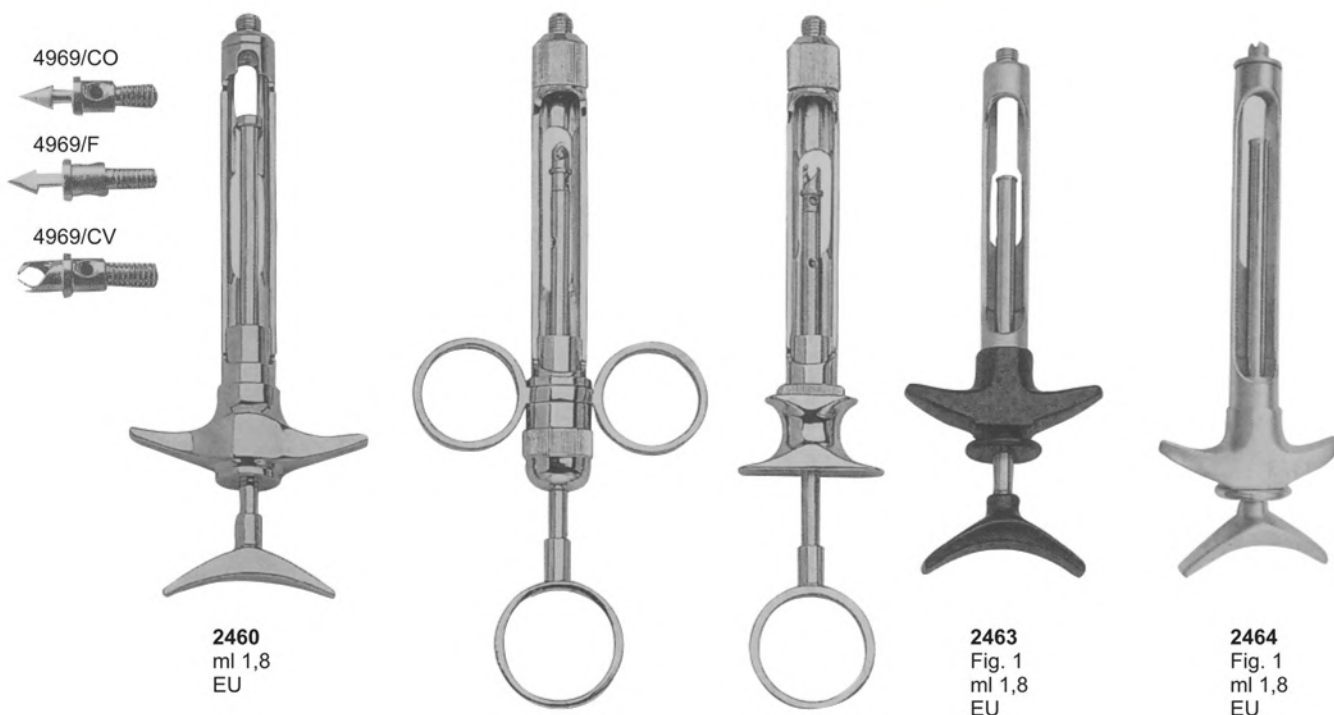

2452
76D-25

2453
76D-27

2454
76D-56

2455
76D-14A

2470
Water Syringe
complete with
1 cannula (Lure-Lock)

2471
Water Syringe
complete with
1 cannula (Lure-Lock)

2472
Metal Water Syringe
self-filling, with 1
cannula (Lure-Lock)