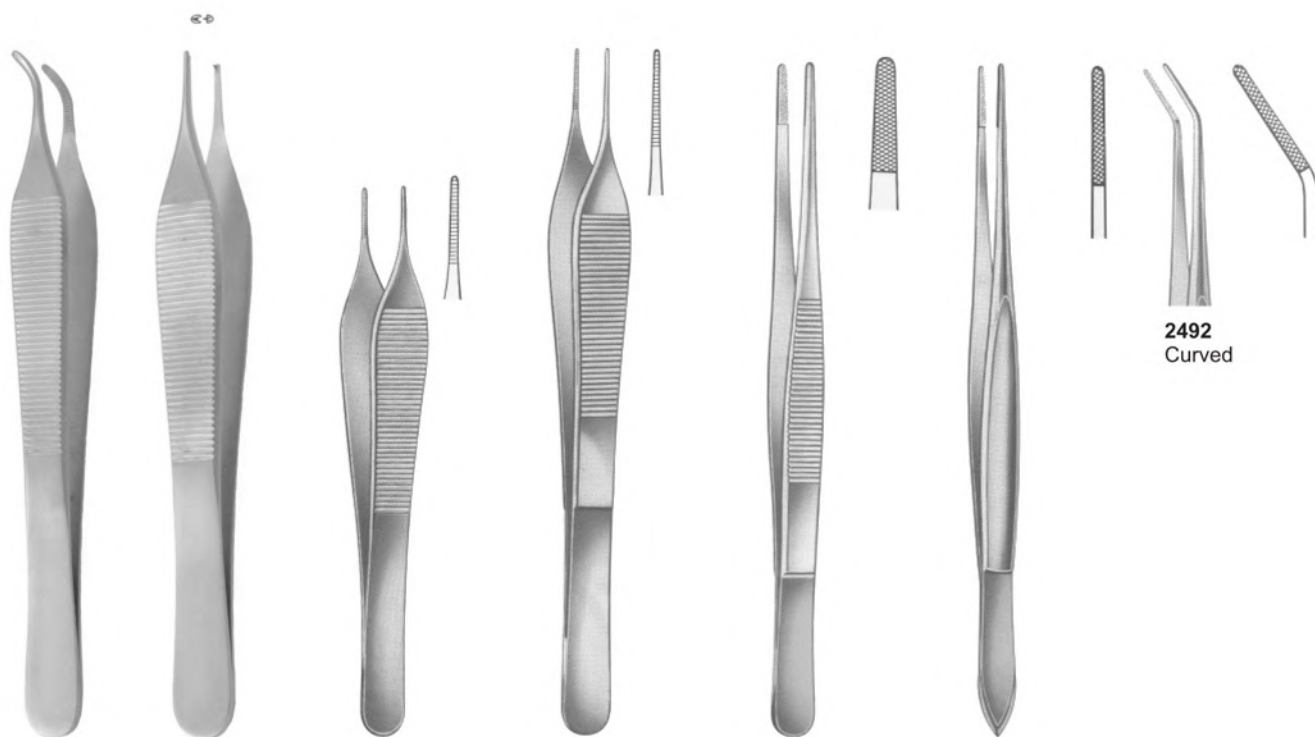

2473
Spare Barrel with
plunger suitable for
syringes

2474
Cannula, only, with
Luer-Lock connector
suitable for syringes

2475
Articulating
Barrel Syringe

2476
ml 1,8

2477
ml 1,8

2478

2479

2480

2481
Fig. 1
ml 1,8 EU

2485
Fig. 1
ml 1,8 EU

2482
Water
point

2483
Water
point

2484
Water
point

2486
ADSON
Curved 14 cm

2487
ADSON
1X2 / 12 cm

2488
ADSON
12 cm