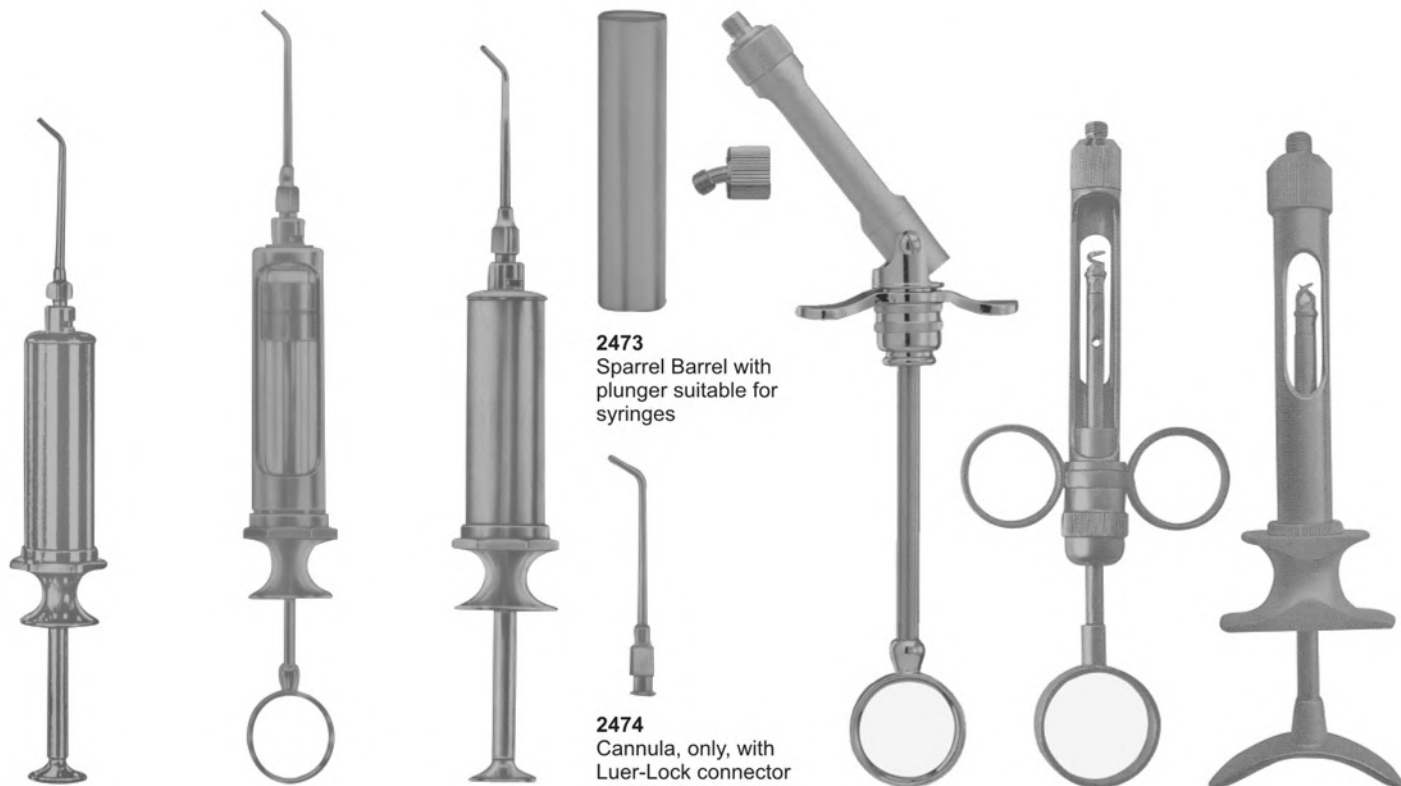

2452
76D-25

2453
76D-27

2454
76D-56

2455
76D-14A

2470
Water Syringe
complete with
1 cannula (Lure-Lock)

2471
Water Syringe
complete with
1 cannula (Lure-Lock)

2472
Metal Water Syringe
self-filling, with 1
cannula (Lure-Lock)