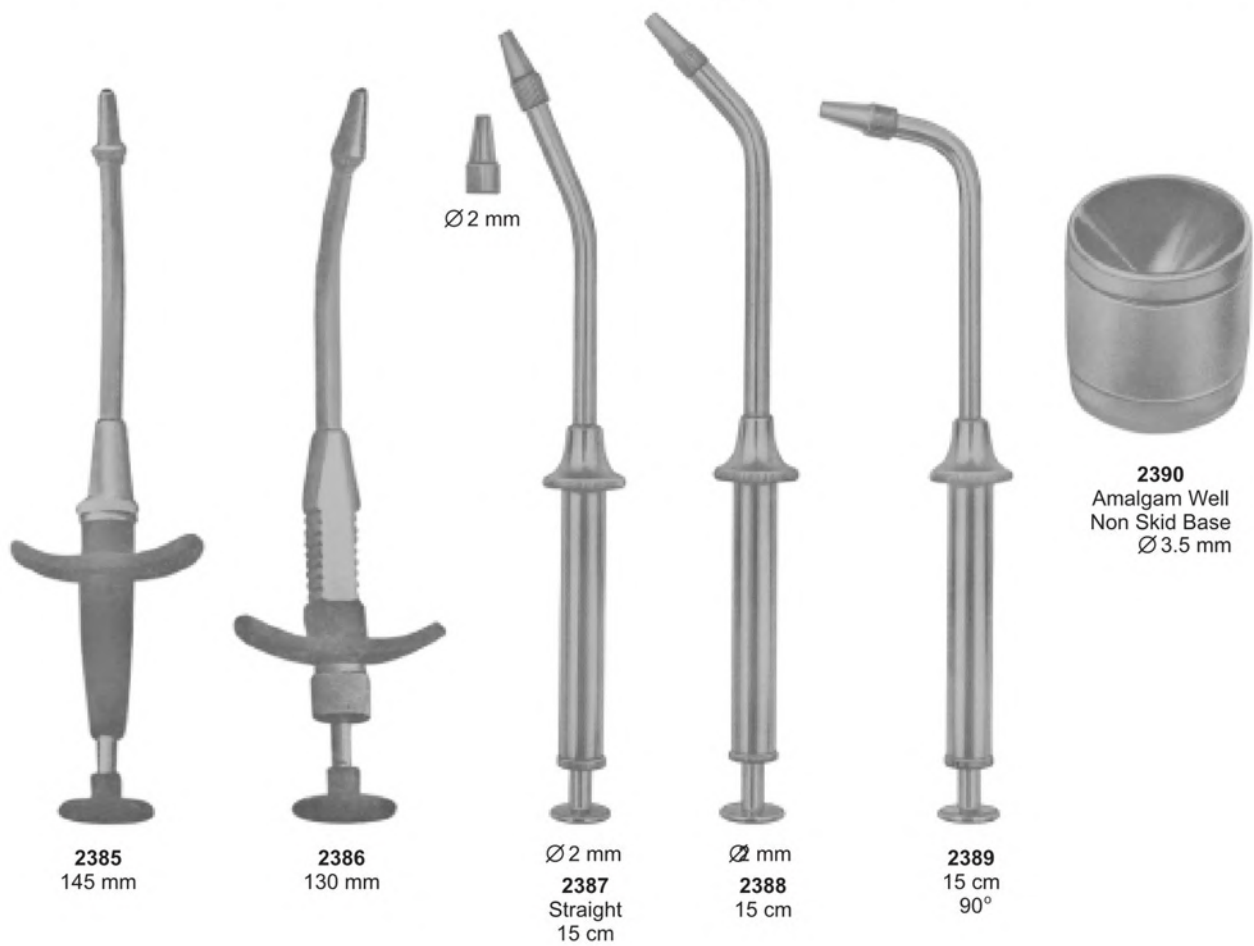

2372
Castroviejo

2374
Curved

2375
Straight

2376
Bracket Gauge. Ant/Post

Retainers

2391
No. 1

2392
No. 8

2393
No. 9