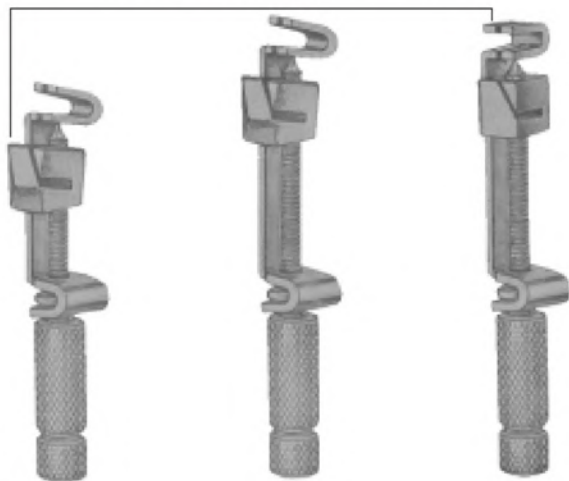

"Tofflemire" Type Retainers

2394
JUNIOR-CA

2395
SENIOR-CA

2396
UNIVERSAL