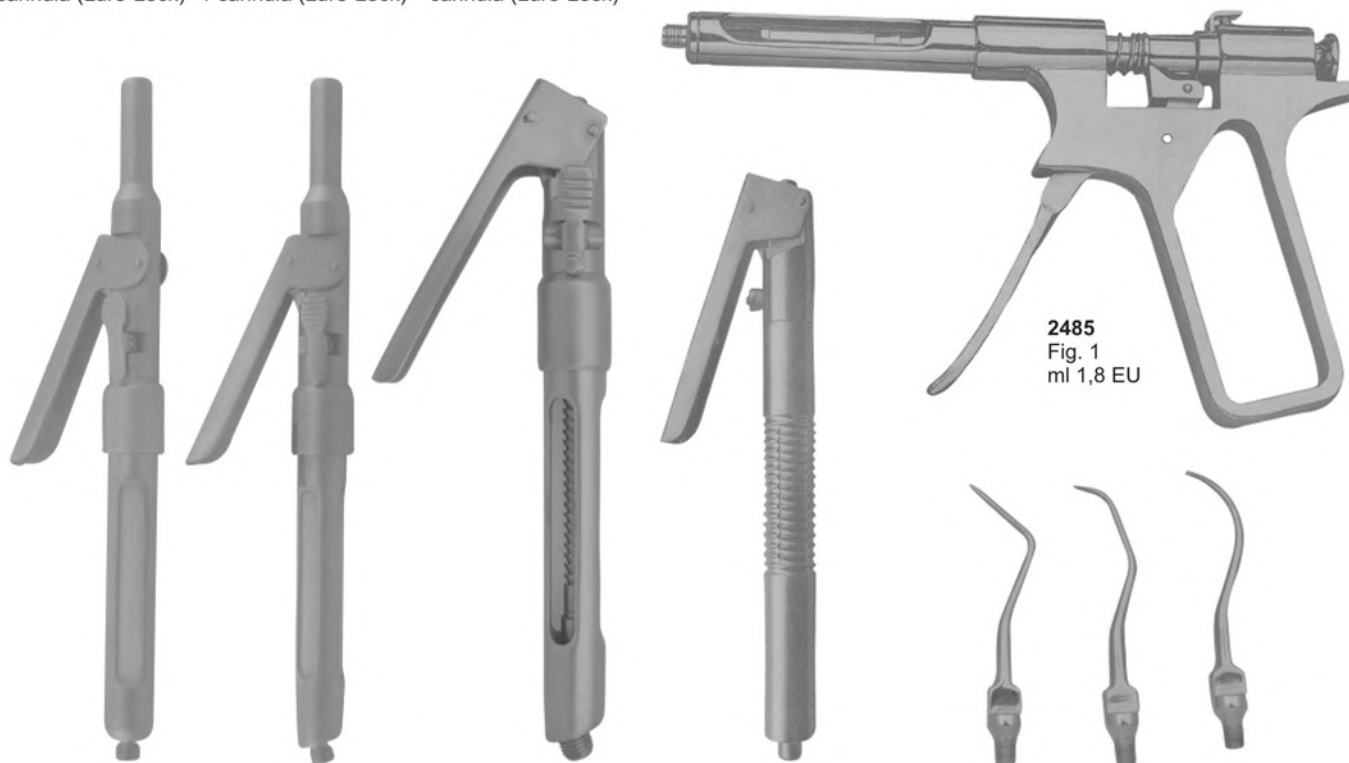

2478

2479

2480

2481
Fig. 1
ml 1,8 EU

2485
Fig. 1
ml 1,8 EU

2482
Water
point

2483
Water
point

2484
Water
point