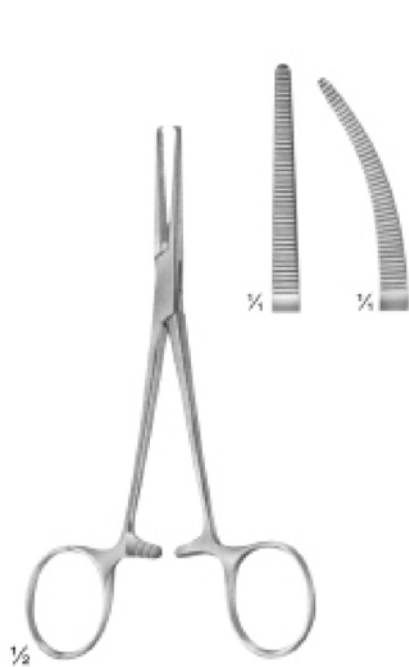

- 
- ⟨☞⟩ Endodontic Forceps
  - ⟨☞⟩ Tissue Forceps
  - ⟨☞⟩ Retractors
  - ⟨☞⟩ Mouth Gags

# 06

SECTION

**2546**  
Endo Forceps  
4 3/4"

**2547**  
PEETS Forceps  
4 3/4", Useful For  
Removing Broken  
Instruments

**2548**  
Without Ratchet  
145 mm

**2549**  
With Ratchet  
145 mm

**2550**  
CRILE  
140 mm

**2551**  
PEAN  
Slender type

**2554**  
SPENCER-WELLS

**2552**  
130 mm

**2553**  
140 mm

**2554**  
130 mm

**2555**  
150 mm

**2556**  
130 mm

**2557**  
150 mm