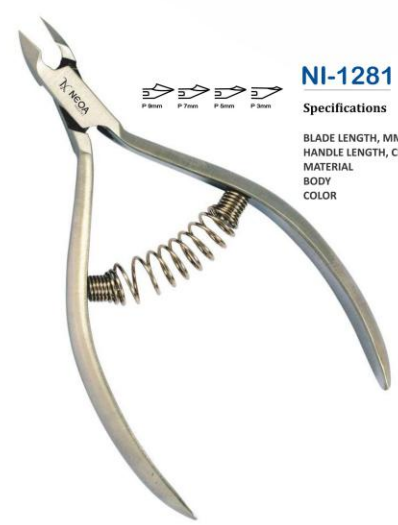

CUTICAL NIPPER CUTTER

NI-1275

Specifications
 BLADE LENGTH, MM 16 mm
 HANDLE LENGTH, CM 13cm
 MATERIAL Stainless steel
 BODY COLOR Box Joint Grey Plated

NI-1276

Specifications
 BLADE LENGTH, MM 18 mm
 HANDLE LENGTH, CM 13cm
 MATERIAL Stainless steel
 BODY COLOR Box Joint Grey Plated

NI-1277

Specifications
 BLADE LENGTH, MM 18 mm
 HANDLE LENGTH, CM 10cm
 MATERIAL Stainless steel
 BODY COLOR Box Joint Grey Plated

NI-1278

Specifications
 BLADE LENGTH, MM 9 mm
 HANDLE LENGTH, CM 10cm
 MATERIAL Stainless steel
 BODY COLOR Lap Joint Multi + Grey

NI-1279

Specifications
 BLADE LENGTH, MM 5 mm
 HANDLE LENGTH, CM 11 cm
 MATERIAL Stainless
 BODY COLOR Box Joint Titanium

NI-1280

Specifications
 BLADE LENGTH, MM 3 mm
 HANDLE LENGTH, CM 12 cm
 MATERIAL Stainless steel
 BODY COLOR Box Joint Grey Plated