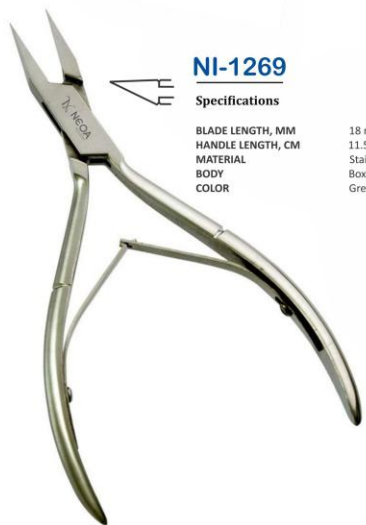

NI-1265

Specifications

BLADE LENGTH, MM 18 mm
HANDLE LENGTH, CM 14cm
MATERIAL Stainless steel
BODY Box Joint
COLOR Grey Plated

CUTICAL NIPPER CUTTER

NI-1266

Specifications

BLADE LENGTH, MM 16 mm
HANDLE LENGTH, CM 13cm
MATERIAL Stainless steel
BODY Box Joint
COLOR Grey Plated

NI-1267

Specifications

BLADE LENGTH, MM 16 mm
HANDLE LENGTH, CM 12cm
MATERIAL Stainless steel
BODY Lap Joint
COLOR Grey Plated

NI-1268

Specifications

BLADE LENGTH, MM 18 mm
HANDLE LENGTH, CM 14cm
MATERIAL Stainless steel
BODY Lap Joint
COLOR Grey Plated

NI-1269

Specifications

BLADE LENGTH, MM 18 mm
HANDLE LENGTH, CM 11.5cm / 13cm
MATERIAL Stainless steel
BODY Box Joint
COLOR Grey Plated

NI-1270

Specifications

BLADE LENGTH, MM 18 mm
HANDLE LENGTH, CM 11.5cm / 13cm
MATERIAL Stainless steel
BODY Box Joint
COLOR Grey Plated

NI-1271

Specifications

BLADE LENGTH, MM 18 mm
HANDLE LENGTH, CM 11.5cm / 13cm
MATERIAL Stainless steel
BODY Box Joint
COLOR Grey Plated

NI-1272

Specifications

BLADE LENGTH, MM 18 mm
HANDLE LENGTH, CM 11.5cm / 13cm
MATERIAL Stainless steel
BODY Box Joint
COLOR Grey Plated