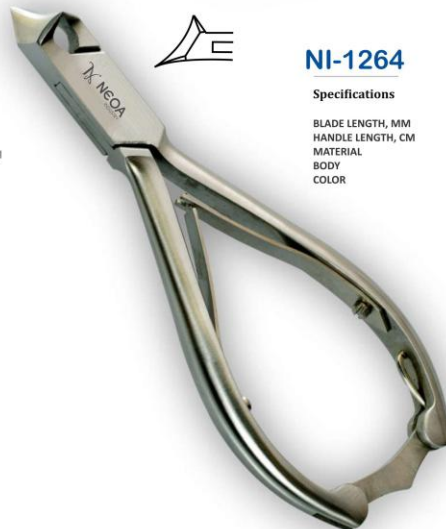

NI-1259

Specifications

BLADE LENGTH, MM 18 mm
HANDLE LENGTH, CM 13cm
MATERIAL Stainless steel
BODY Box Joint
COLOR Titanium

NI-1260

Specifications

BLADE LENGTH, MM 18 mm
HANDLE LENGTH, CM 13cm
MATERIAL Stainless steel
BODY Box Joint
COLOR Titanium

NI-1261

Specifications

BLADE LENGTH, MM 20 mm
HANDLE LENGTH, CM 13cm
MATERIAL Stainless steel
BODY Lap Joint
COLOR Grey Plated

NI-1262

Specifications

BLADE LENGTH, MM 22 mm
HANDLE LENGTH, CM 15cm
MATERIAL Stainless steel
BODY Screw Joint
COLOR Grey Plated

NI-1263

Specifications

BLADE LENGTH, MM 18 mm
HANDLE LENGTH, CM 14cm
MATERIAL Stainless steel
BODY Box Joint
COLOR Grey Plated

NI-1264

Specifications

BLADE LENGTH, MM 22 mm
HANDLE LENGTH, CM 14cm
MATERIAL Stainless steel
BODY Box Joint
COLOR Grey Plated