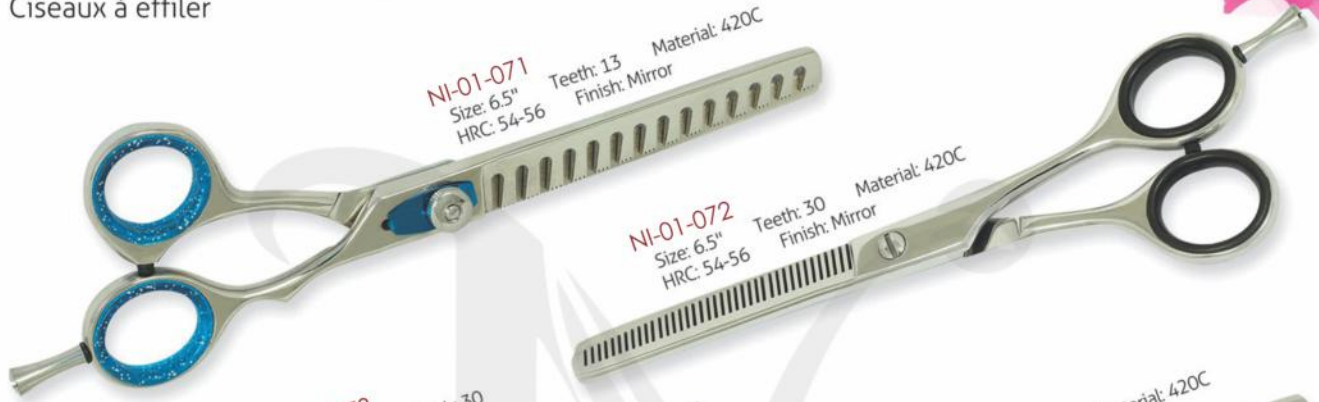

NI-01-072
Size: 6.5"
HRC: 54-56
Teeth: 30
Finish: Mirror
Material: 420C