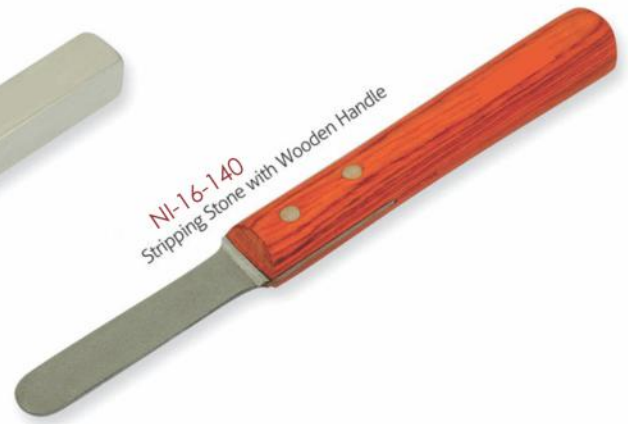

NI-16-140
Stripping Stone with Wooden Handle