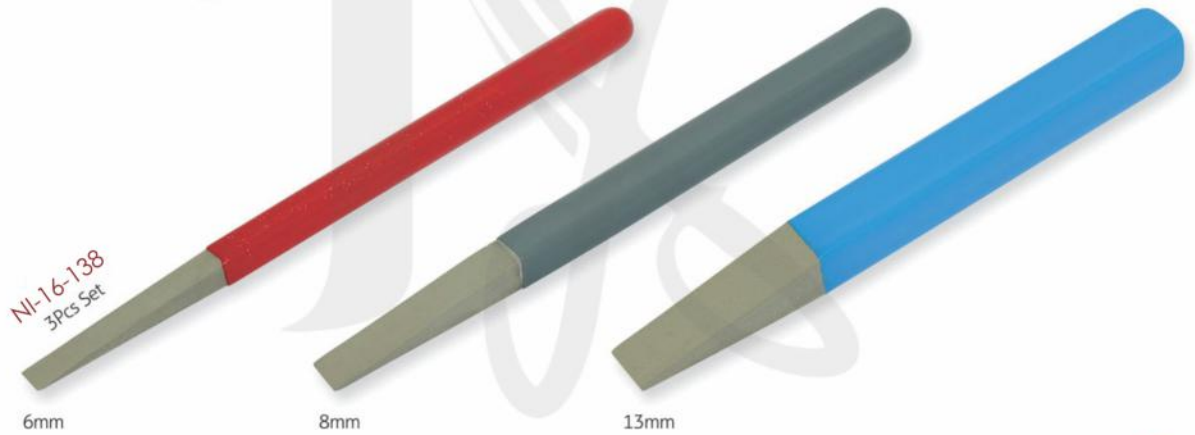

NI-16-138
3PCS Set

6mm

8mm

13mm