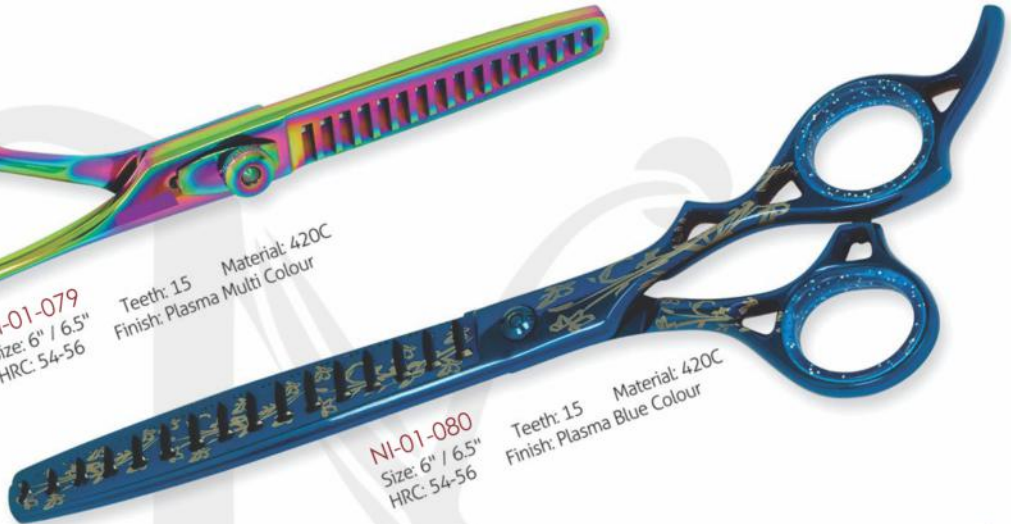

NI-01-079
Size: 6" / 6.5"
HRC: 54-56
Teeth: 15
Material: 420C
Finish: Plasma Multi Colour