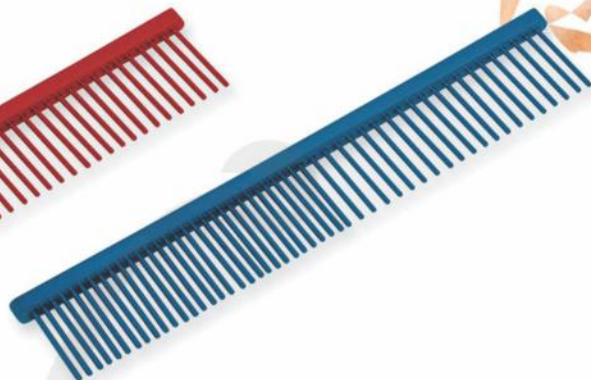

# PROFESSIONAL

Dogs Combs  
Hunde Kämmen  
Perros peines  
Peignes pour chiens

NI-13-125  
Finish: Nickel Plated

NI-13-126  
Finish: Red Colour

NI-13-127  
Finish: Plasma Blue Colour

NI-13-128  
Finish: Plasma Multi Colour