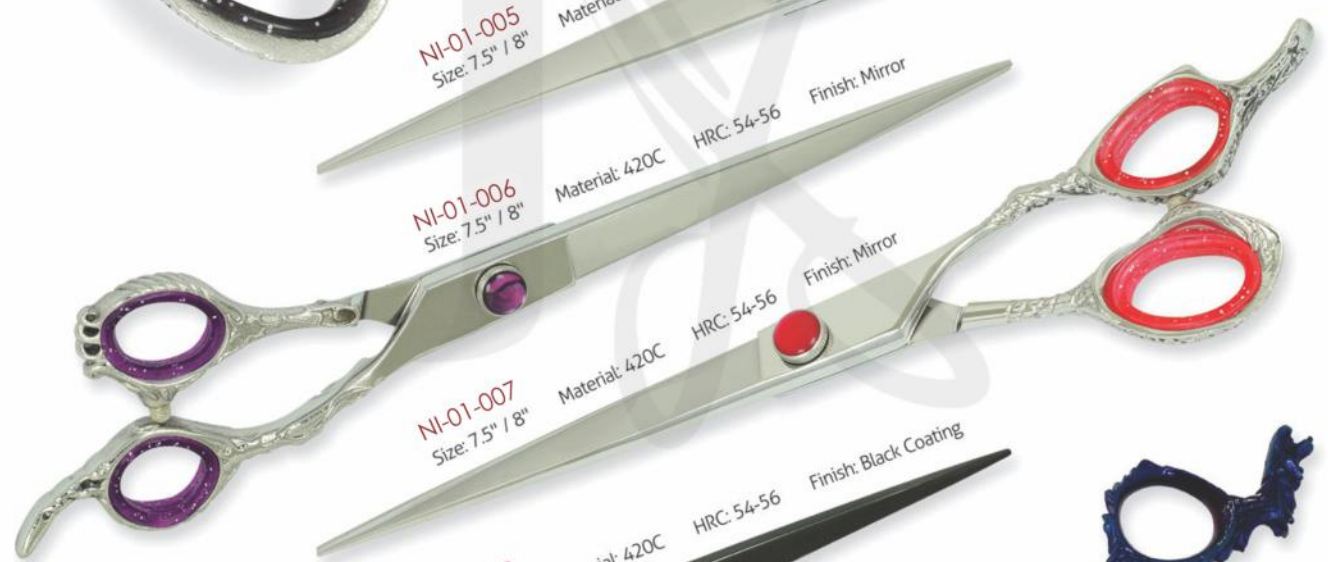

NI-01-007
Size: 7.5" / 8"

Material: 420C

HRC: 54-56

Finish: Mirror